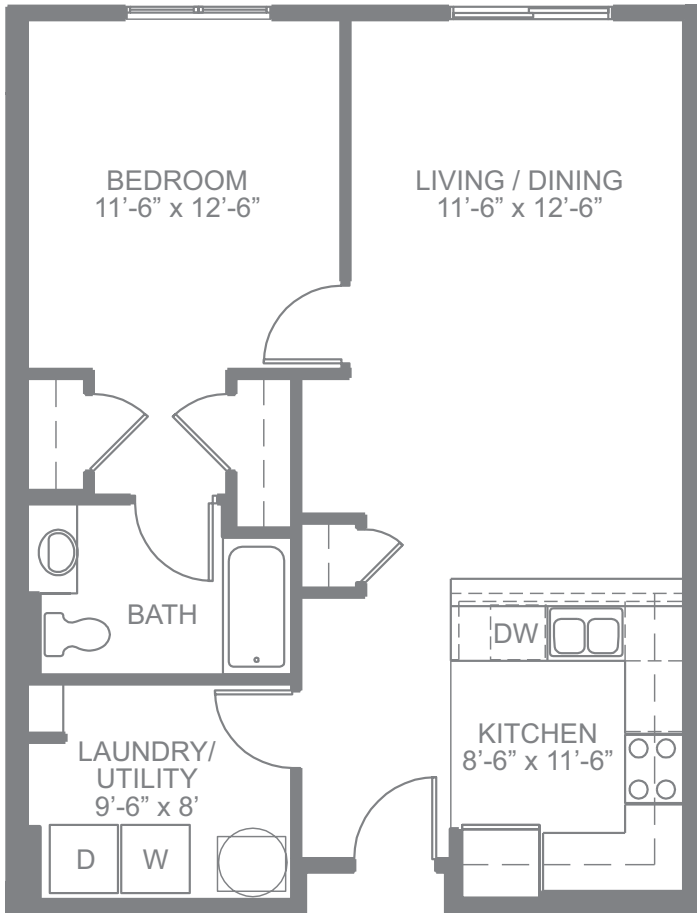

FLOORPLANS

THE DELTA

1 bed / 1 bath | 807 sf

CURRENT
AT|THE|BANKS

0' 1' 2' 5' 10'

A6HP

121 E. Freedom Way | Cincinnati, Ohio 45202 | 513.381.2888 | currentcincy.com

Information is believed to be accurate but is not warranted. Specifications, pricing and availability are subject to change without notice. See agent for details. Artist's renderings and floorplans are approximate only and are not meant to be exact depictions of the unit. Drawings are not to scale. Your selected floor plan may vary from this illustration due to design configuration and architectural styling. Not all features are available in every apartment. All square footages are approximate.